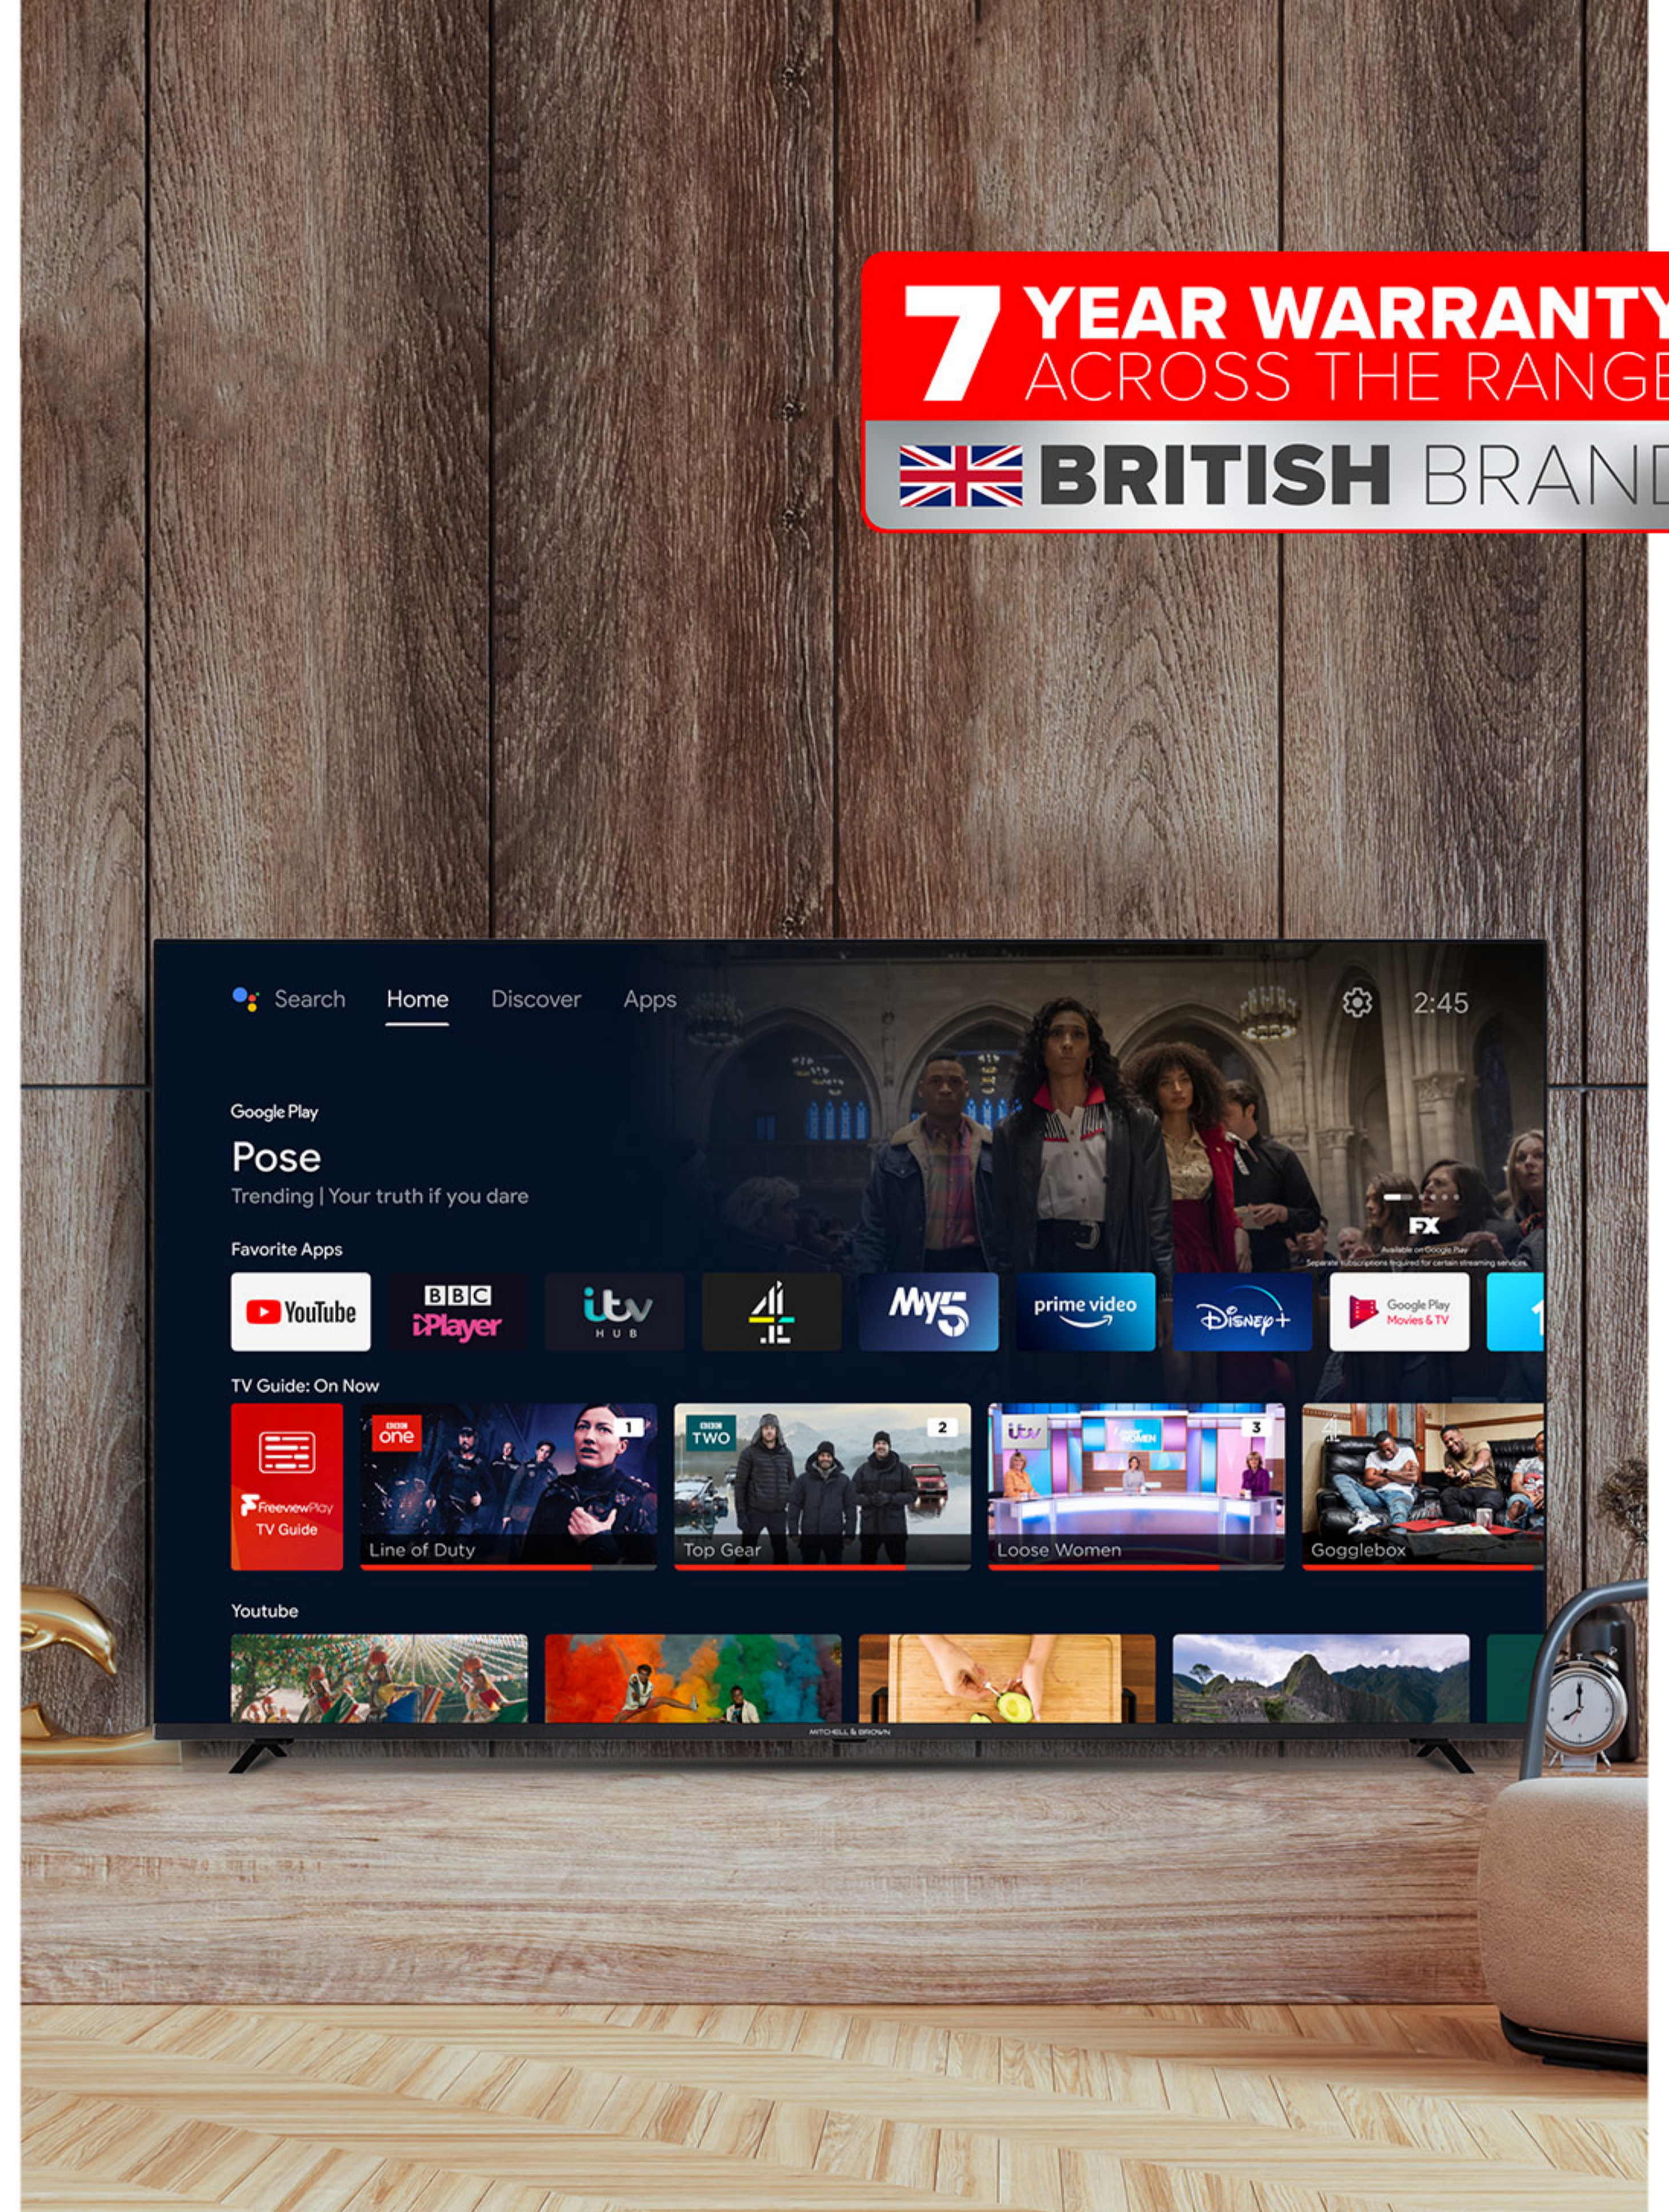

MITCHELL & BROWN

JB-65UHD18114KBLA

65" | 4K UHD | BORDERLESS | ANDROID LED TV

The JB-65UHD18114KBLA is a 65" Ultra HD 4K Android TV from Mitchell & Brown framed by an ultra slim, contemporary, near borderless design. With Android TV, your favourite content is always front and centre. So, whether you're looking for a new show to binge watch or just want to pick up where you left off, you get what you want, when you want.

The perfect TV for film fans, game-lovers, and telly addicts.

androidtv

Google Assistant
built-in

FreeviewPlay

Disney+

NETFLIX

prime video

apple tv

Spotify

General

Model Number JB-65UHD18114KBLA
EAN 5055862337790
Energy Rating G

Display

Screen Size 65"
Resolution 3840 x 2160
Viewing Angle 178/178

Video

HDR HDR10
Dolby Vision HDR Yes
Dynamic Contrast Yes
Progressive Scan Yes
Digital Noise Reduction Yes

Audio

Dolby Audio Processing Yes
Sound Output (RMS) 2x10W

Tuner/Broadcasting

Digital Broadcasting DVB-T2
Tuner VHF/UHF/Cable

Smart Features

Wireless Display Yes
Bluetooth Yes
WiFi Yes
Works with Google Assistant Yes
Android TV Yes
Freeview Play Yes
Netflix Yes
Amazon Prime Video Yes
Disney+ Yes
Youtube Yes
Spotify Yes
Google Play Store Yes

Connectivity

HDMI 4
USB 2
RF In (Coaxial) Yes
Composite In (AV) Yes
VGA (PC Input) Yes
Digital Audio Out (Optical) Yes
Audio Out (Headphone) Yes

Design

Design Ultra Slim Bezel
Front Colour Silver Brushed
Stand Type Two Slim Feet
Stand Colour Silver Brushed

Dimensions

Set Size without Stand (WxHxD)
1453 x 837 x 72mm

Set Size with Stand (WxHxD)
1453 x 906 x 251mm

Package Size (WxHxD)
1620 x 1010 x 165mm

VESA Size 400 x 200

Weight

Set Weight 19 KG
Package Weight 27 KG