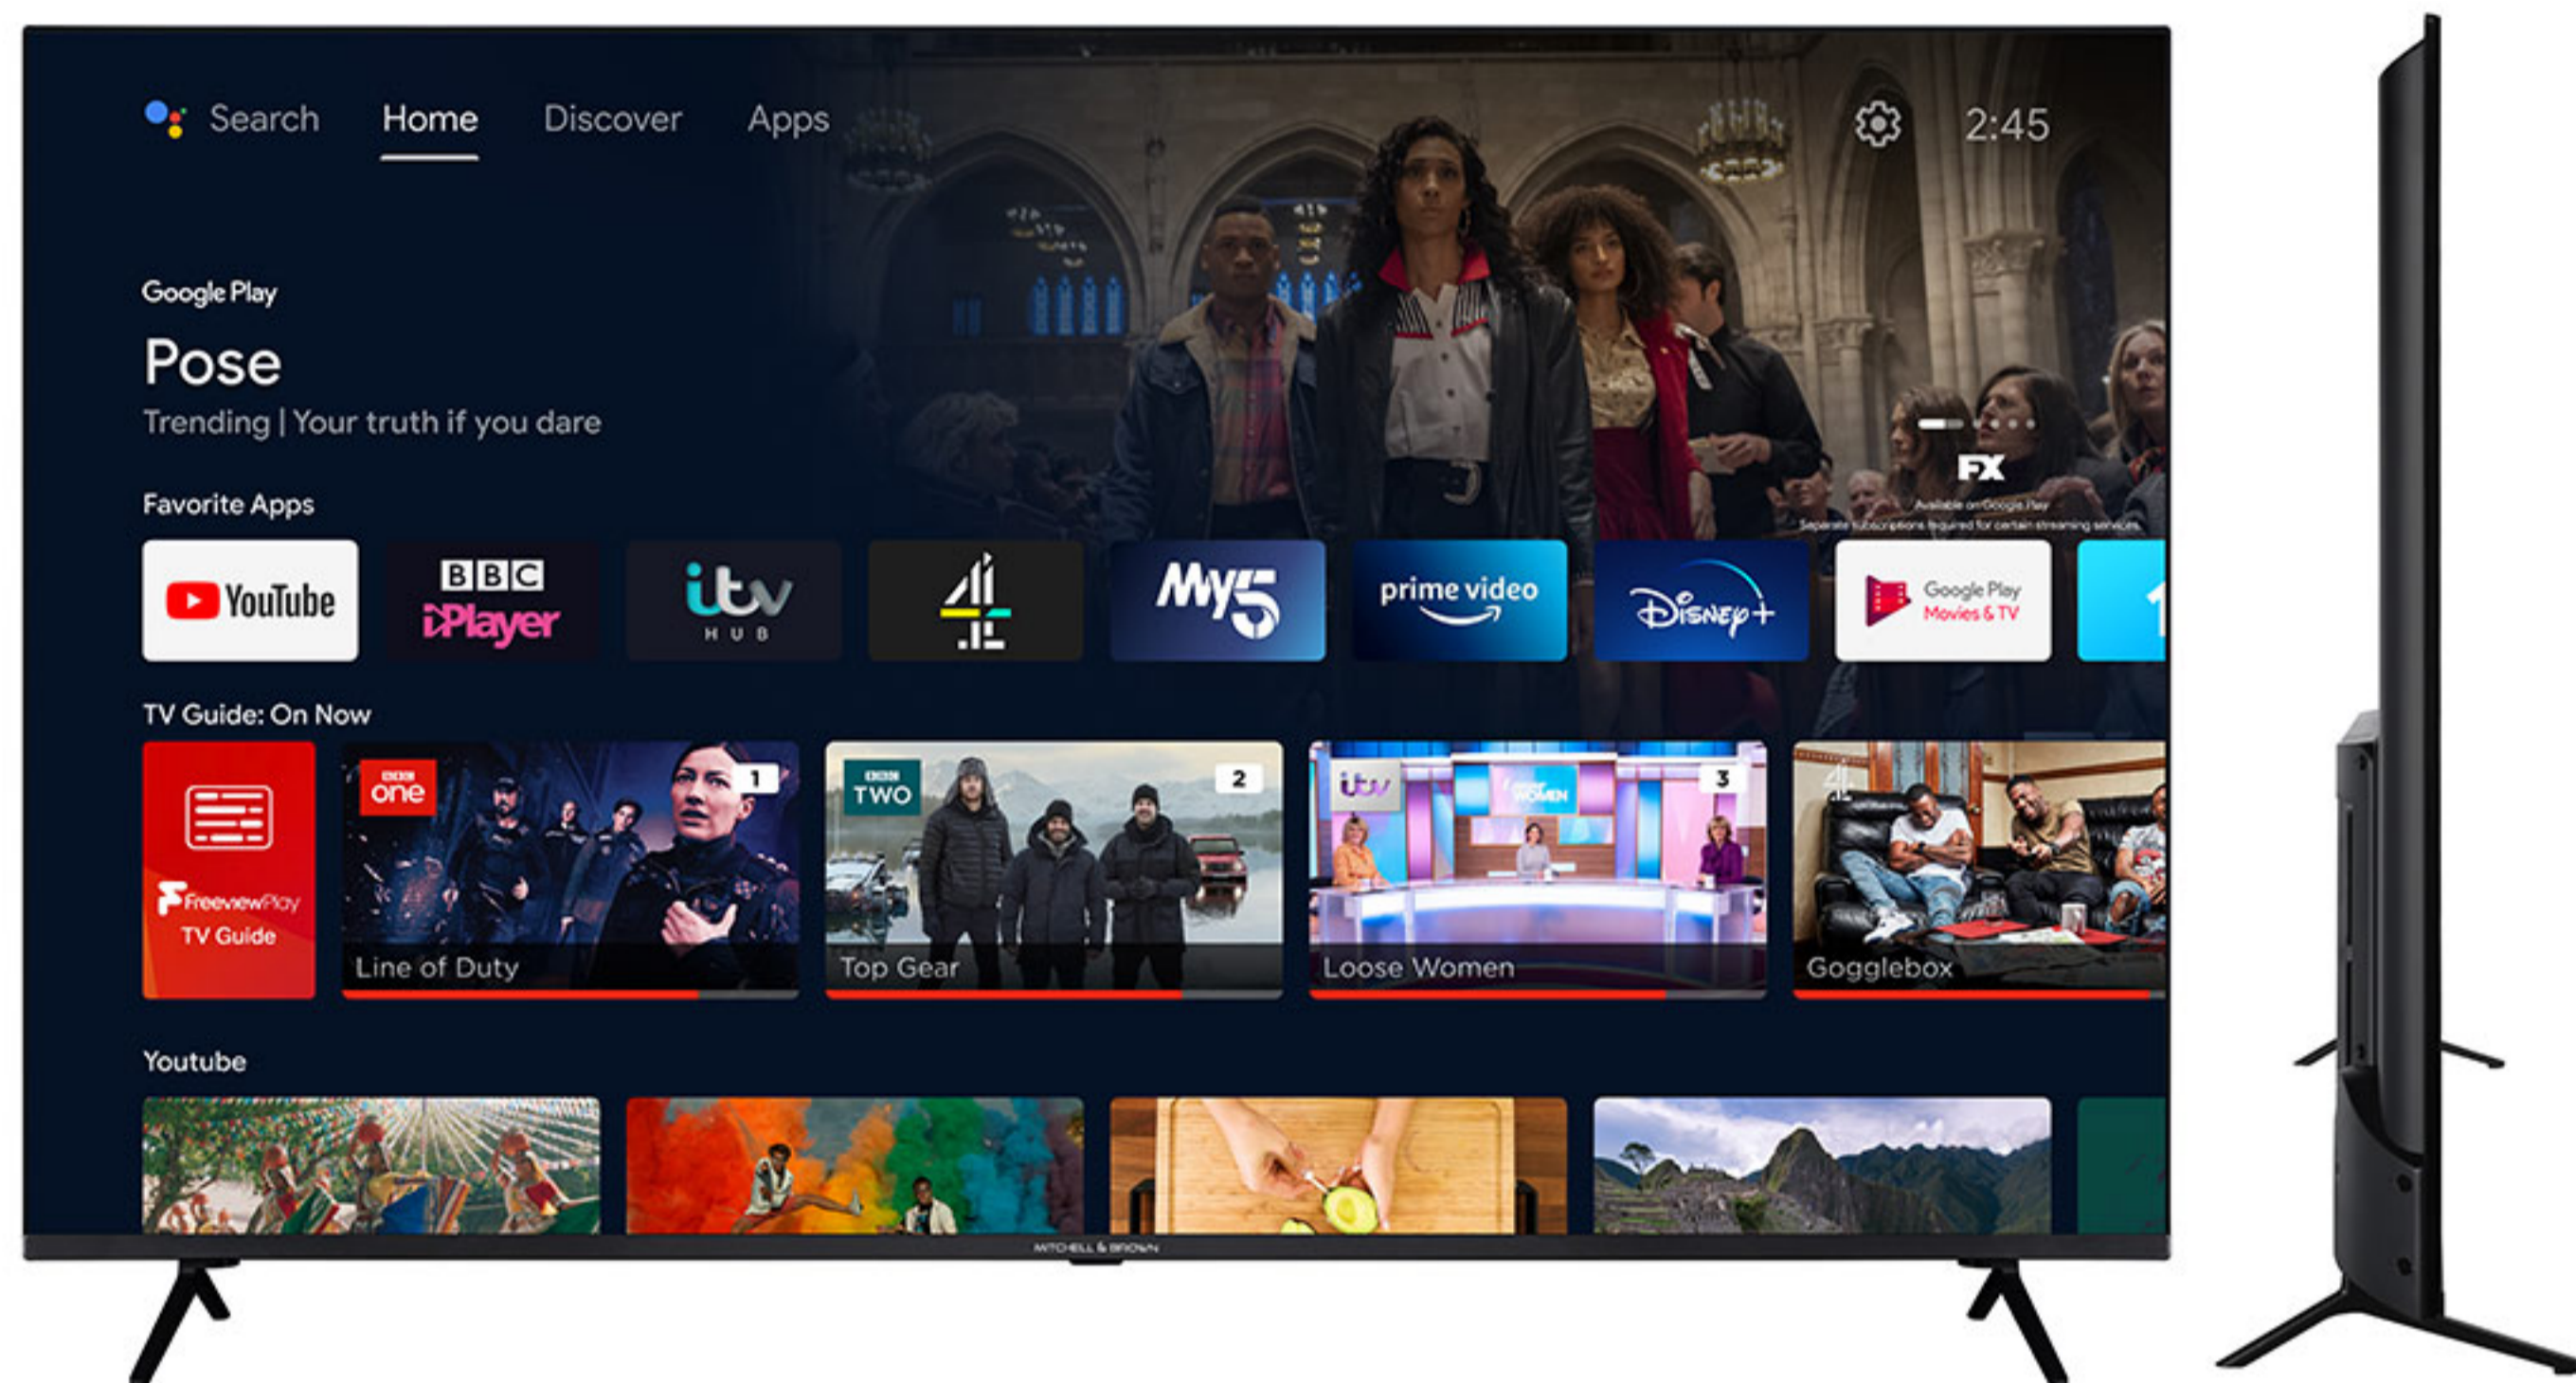

MITCHELL & BROWN

JB-65UHD18114KBLA

65" | 4K UHD | BORDERLESS | ANDROID LED TV

The JB-65UHD18114KBLA is a 65" Ultra HD 4K Android TV from Mitchell & Brown framed by an ultra slim, contemporary, near borderless design. With Android TV, your favourite content is always front and centre. So, whether you're looking for a new show to binge watch or just want to pick up where you left off, you get what you want, when you want.

The perfect TV for film fans, game-lovers, and telly addicts.

androidtv

Google Assistant
built-in

FreeviewPlay

Disney+

NETFLIX

prime video

apple tv

Spotify

General

Model Number JB-65UHD18114KBLA
EAN 5055862337790
Energy Rating G

Display

Screen Size 65"
Resolution 3840 x 2160
Viewing Angle 178/178

Video

HDR HDR10
Dolby Vision HDR Yes
Dynamic Contrast Yes
Progressive Scan Yes
Digital Noise Reduction Yes

Audio

Dolby Audio Processing Yes
Sound Output (RMS) 2x10W

Tuner/Broadcasting

Digital Broadcasting DVB-T2
Tuner VHF/UHF/Cable

Smart Features

Wireless Display Yes
Bluetooth Yes
WiFi Yes
Works with Google Assistant Yes
Android TV Yes
Freeview Play Yes
Netflix Yes
Amazon Prime Video Yes
Disney+ Yes
Youtube Yes
Spotify Yes
Google Play Store Yes

Connectivity

HDMI 4
USB 2
RF In (Coaxial) Yes
Composite In (AV) Yes
VGA (PC Input) Yes
Digital Audio Out (Optical) Yes
Audio Out (Headphone) Yes

Design

Design Ultra Slim Bezel
Front Colour Silver Brushed
Stand Type Two Slim Feet
Stand Colour Silver Brushed

Dimensions

Set Size without Stand (WxHxD)
1453 x 837 x 72mm

Set Size with Stand (WxHxD)
1453 x 906 x 251mm

Package Size (WxHxD)
1620 x 1010 x 165mm

VESA Size 400 x 200

Weight

Set Weight 19 KG
Package Weight 27 KG