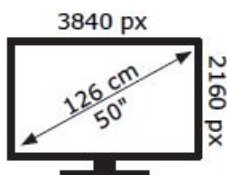

MITCHELL & BROWN

JB-50UHD18114KBLA

71 kWh/1000h

ABCDEF **G**

71 kWh/1000h

50624509